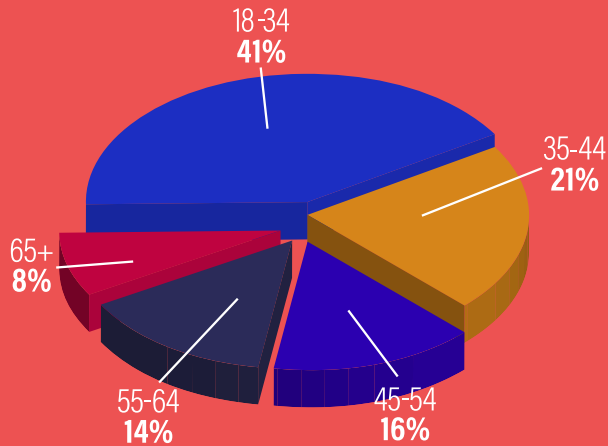

CITY & STATE NEW YORK

REACH NEW YORK'S MOST
INFLUENTIAL POLITICAL INSIDERS
BY ADVERTISING ON CITYANDSTATENY.COM

CITYANDSTATENY.COM readership has grown by over 100% in the past year and continues to average 20% month-to-month growth.

By advertising on CITYANDSTATENY.COM, you know you're reaching a geo-targeted, passionately political audience who is...

LOCATION

AGE

GENDER

TRAFFIC BY DEVICE

AVIDLY INTERESTED IN

- NEWS & POLITICS
- LAW & GOVERNMENT
- BANKING & FINANCE
- EMPLOYMENT
- EDUCATION / POST-SECONDARY EDUCATION
- REAL ESTATE
- HEALTH CARE
- LABOR
- JOBS/BUSINESS PROFESSIONALS

Custom video, content, geo- and demo-targeting options available.

CONTACT US TO ADVERTISE NOW:

(212) 268-0442

ADVERTISING@CITYANDSTATENY.COM