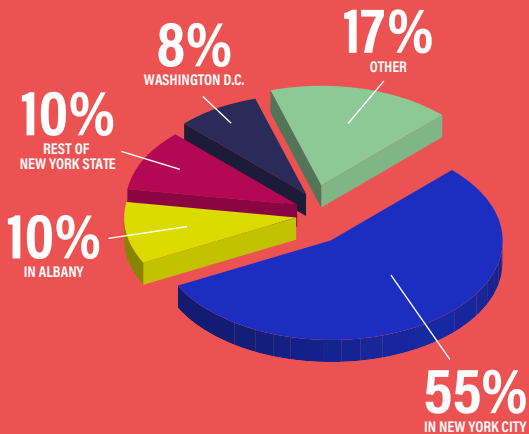

CITY & STATE NEW YORK

REACH NEW YORK'S MOST
INFLUENTIAL POLITICAL INSIDERS
BY ADVERTISING ON CITYANDSTATENY.COM

CITYANDSTATENY.COM readership has grown by over 100% in the past year and continues to average 20% month-to-month growth.

By advertising on CITYANDSTATENY.COM, you know you're reaching a geo-targeted, passionately political audience who is...

LOCATION